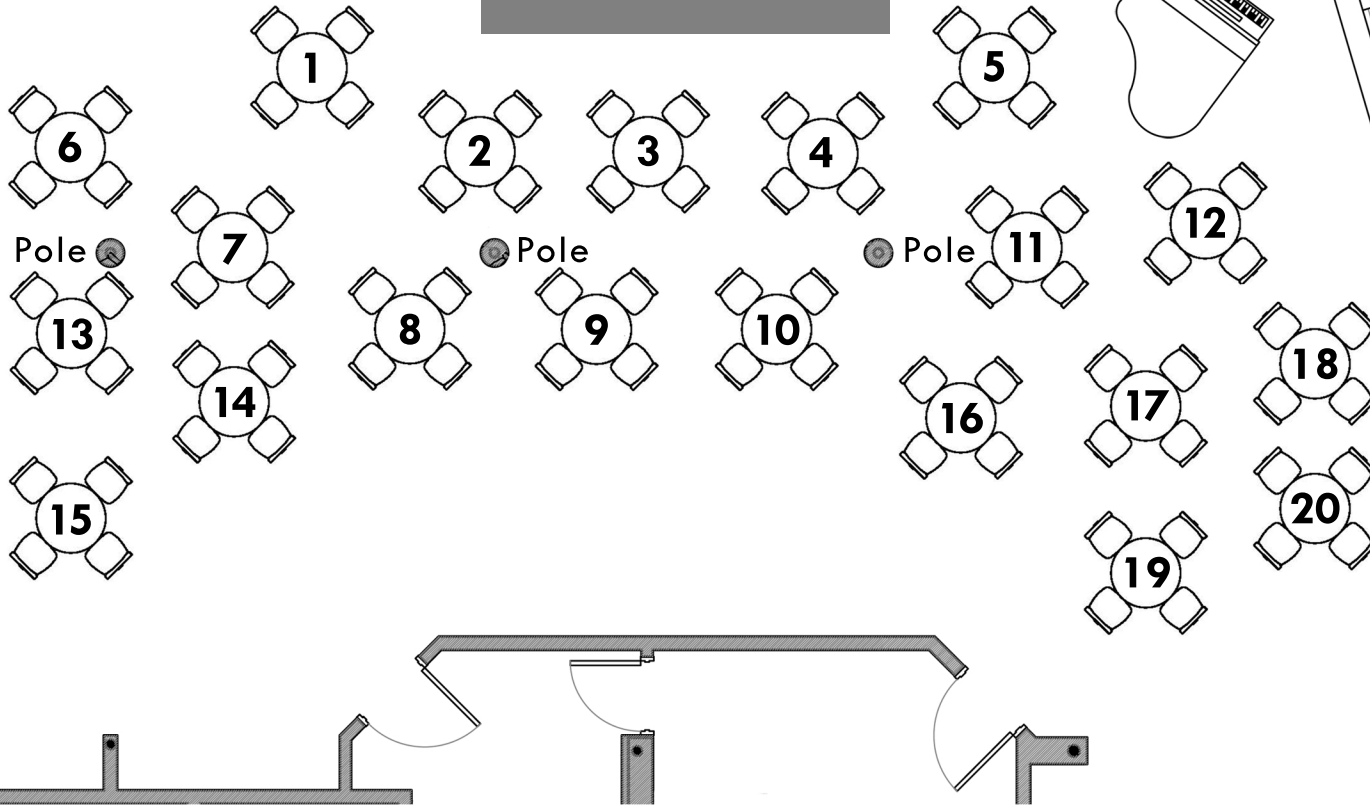

STAGE

STADIUM MARQUEE ROOM 20-TABLE SEATING CHART

Seating chart is for visual reference only.
Exact table and seat location may vary by event.