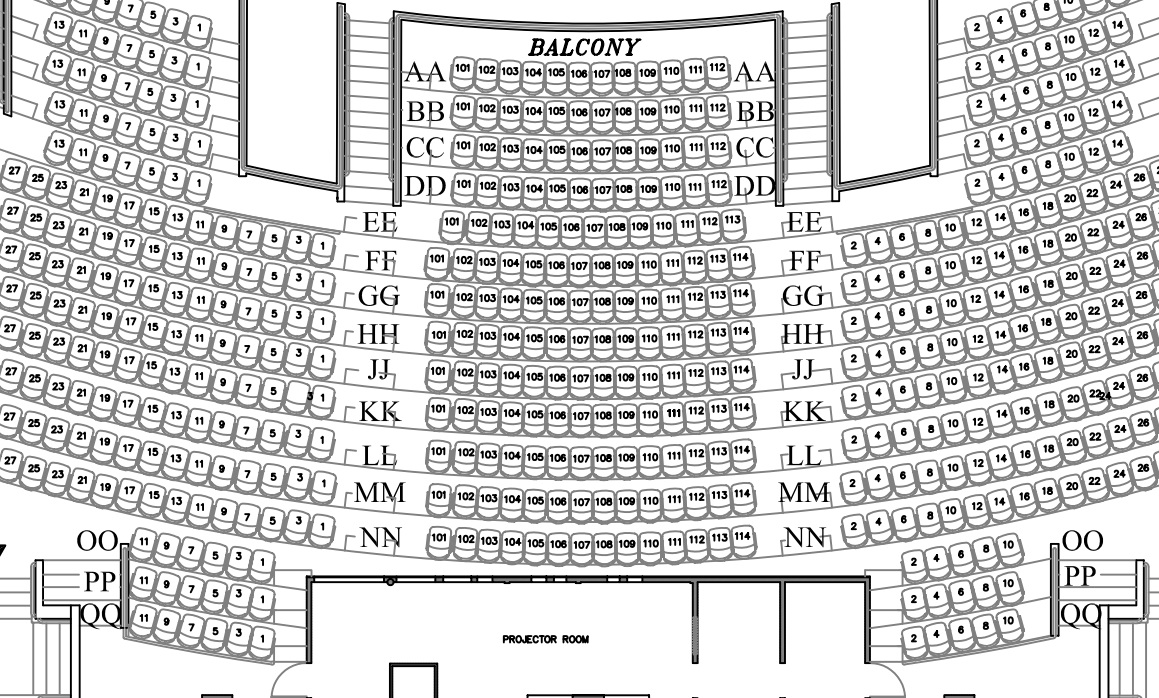

STAGE

BOX SEATS

BOX SEATS

LEFT

RIGHT

ORCHESTRA

R21 R19 R17 R15
S21 S19 S17 S15

R22 R20 R18 R16
S22 S20 S18 S16

SOUND BOARD

LIGHTING BOARD

WHEEL CHAIR

LEFT

RIGHT

BALCONY

PROJECTOR ROOM

WHEEL CHAIR

STADIUM THEATRE