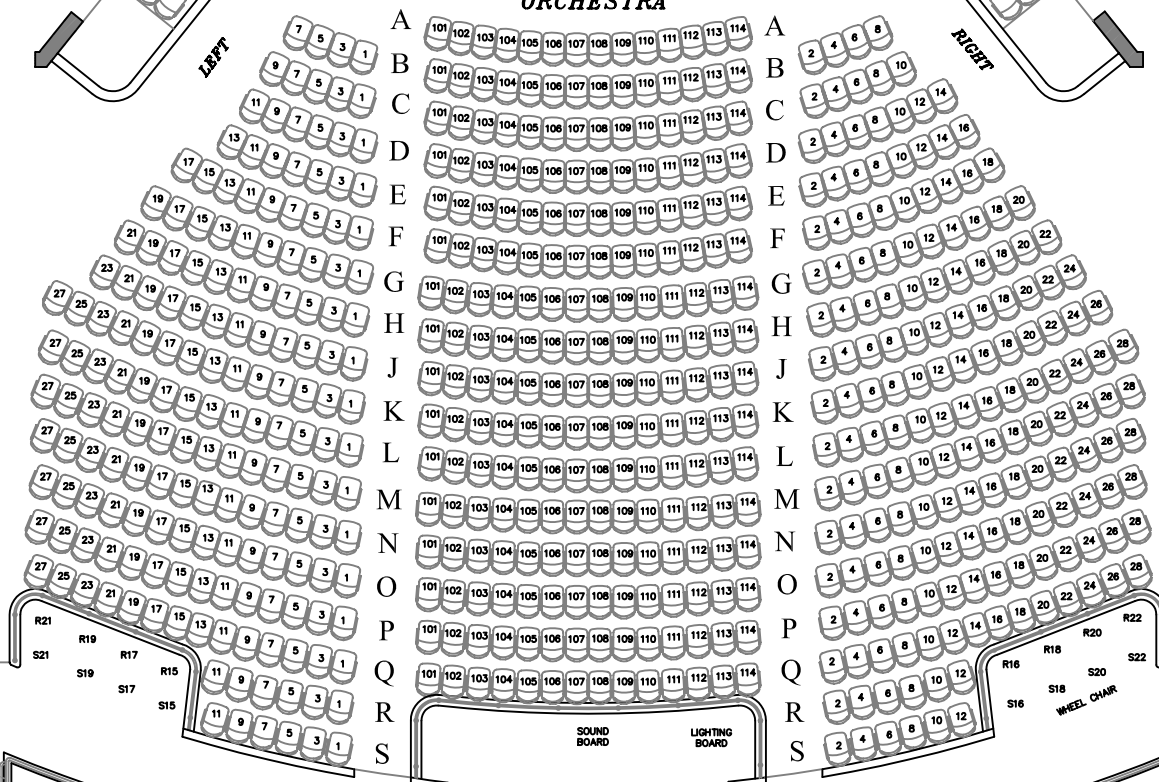

STAGE

BOX SEATS

BOX SEATS

LEFT

RIGHT

ORCHESTRA

R21 R19 R17 R15
S21 S19 S17 S15

R22 R20 R18 R16
S22 S20 S18 S16

STADIUM THEATRE