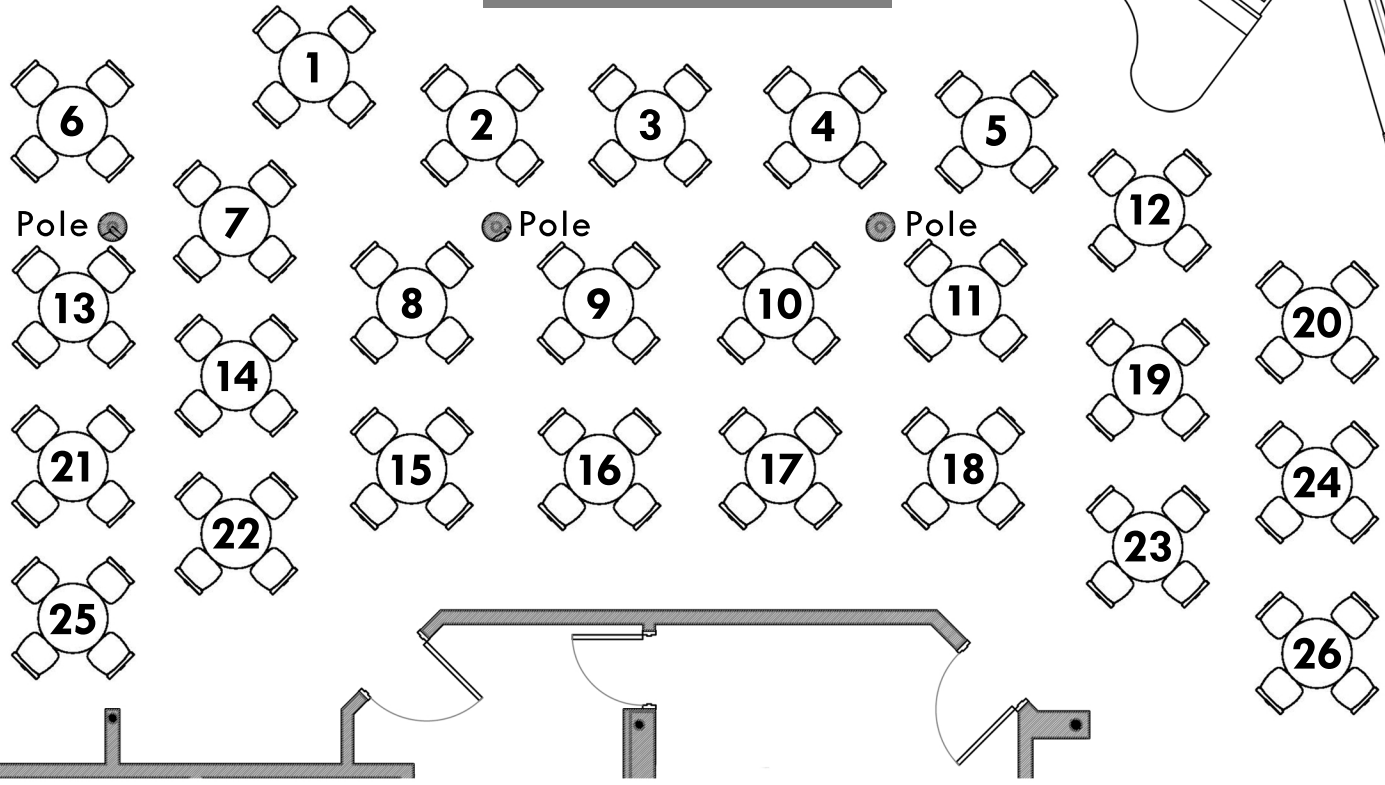

STAGE

STADIUM MARQUEE ROOM 26-TABLE SEATING CHART

Seating chart is for visual reference only.
Exact table and seat location may vary by event.